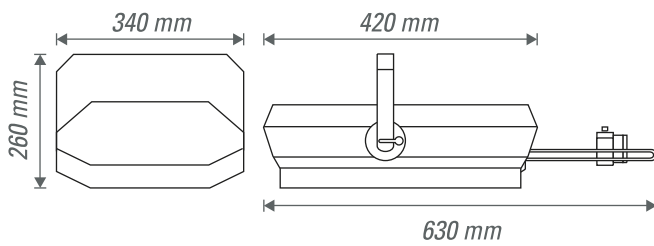

DIMENSIONS

IP 23

derksen®
lichttechnik

Derksen Lichttechnik GmbH
Sauerlandstraße 5
45889 Gelsenkirchen
Germany

Phone: +49 (0) 209/980 70-0
Fax: +49 (0) 209/980 70-60

info@derksen.de
www.derksen.de