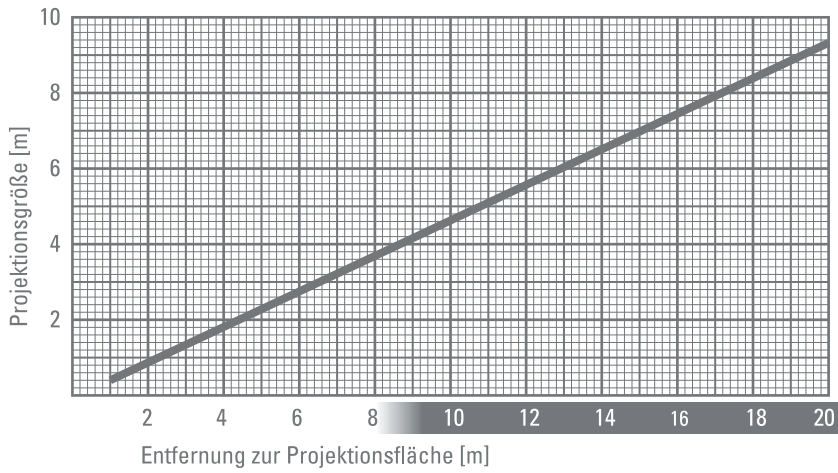

## SPECIFICATIONS

item:.....	GL 80 LED outdoor
body: .....	aluminium
available colours: .....	silver-grey
weight:.....	8.1 kg
on / off switch:.....	not available
environmental conditions:.....	outdoors, humid interiors
cooling:.....	active ventilation
light source: .....	80 W Extreme-Power LED
recommended projections distance in normal room light: .....	8 m
recommended projection distance in darkness: .....	20 m
average lifetime of the LED: .....	30,000 operating hours
colour temperature: .....	6,300 - 6,700° Kelvin
luminous flux of the LED: .....	5,750 lumens
gobo size / image size: .....	Ø 50 mm / Ø 40 mm
voltage: .....	220 - 240 V AC, 50 / 60 Hz
active power (power consumption):.....	94 W
efficiency:.....	0.95 cos. φ
IEC Protection Class:.....	Class I
Ingress Protection Rating:.....	IP 23
changeable lens:.....	yes, several focal lengths are available
lighting effects:.....	not available
connectors:.....	1 x 15 V DC
photobiological safety:.....	ICE62471:2006 EN62471:2008: RG-2
item number:.....	20004530 (silver-grey)

## PROJECTION DIAMETER WITH INCREASING DISTANCE

(with Standard Lens,  $f=85\text{ mm}$ )