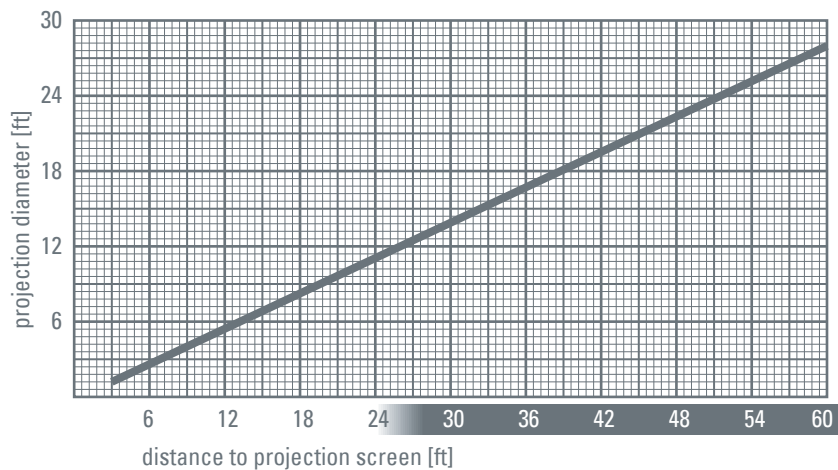

PHOS 25 OUTDOOR – SPECIFICATIONS

item:	PHOS 25 outdoor
body:	steel / aluminium
weight:	3.25 kg
environmental conditions:	outdoors, humid indoor environments
ambient temperature:	-30° C – + 35° C
cooling:	active cooling, fan
noise level:	33 dBA
light source:	22 W High Power LED
recommended projection distance in normal room light:	10 ft
recommended projection distance in darkness:	26 ft
average lifetime of the LED (L70):	35,000 hours
colour temperature:	6,300 - 6,700 K
luminous flux of the LED:	1,800 lumens
gobo size / image size:	Ø 50 mm / Ø 40 mm
input voltage:	100 - 240 V AC, 50 / 60 Hz
power consumption:	29 W
efficiency:	0.5 cos. φ
electrical protection:	I
ingress protection rating:	IP 64
photobiological safety according to ICE62471:2006 EN62471:2008:	RG-2
item number:	20025410 – white, 20025420 – black, 20025430 – silver

This weatherproof outdoor projector is equipped with the latest LED technology and is sufficiently cooled in any environment by its integrated fan. The lens is equipped with a special gasket, which prevents the penetration of moisture. All encapsulated electronic components are waterproof. The projector is connected via a watertight connection tube. This budget-priced entry level model is suitable for year-round outdoor use or for damp interiors. For its 22 watts High-Power LED we recommend a projection distance of 26 feet at dusk and night. The projector is especially suitable for outdoor projections on facades or portals, messages on pavements or areas in pedestrian zones – up to a diameter of about 10 feet. The projection motif (gobo) can be changed without tools.

Components:

Standard series with high power LED and 85 mm standard lens. Required accessories: glass gobo with individually designed motif.

Dimensions

Projection Size

Standard Lens, $f = 85 \text{ mm}$

derksen®
lichttechnik